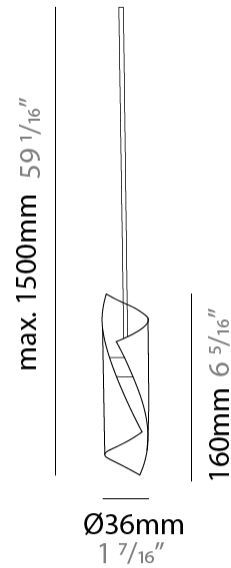

HUE SINGLE SUSPENSION

D131002- _____
base number

1. To build a product code in our configurator select the specify button on the base model # product page
2. To build a manual product code on this datasheet choose from the options listed below in blue font and add the suffix to the base model #

GENERAL

Series: HUE
Subseries: Hue Single
Brand: Knikerboker
Division: Design
Mounting Type: Suspension
Mounting Location: Ceiling
Subcategory: Ambient

PHYSICAL

Shape: Abstract
Diameter (mm): 36
Diameter (in): 1 7/16
Height (mm): 160
Height (in): 6 5/16
Max. Overall Height (mm): 1500
Max. Overall Height (in): 59 1/16
Light Distribution: Direct / Indirect
Fixture Finish: EWH / EBK / MAN / COF / PRD / SLF / GLF / CLF / BRL / EWS / EWG / EWC / EWR / EBS / EBG / EBC / EBC / EBB / MAS / MAD / MAC / MAB / COS / CGO / CCL / CBL / PRS / PRG / PRC / PRB
Fixture Material: Metal
Cable Details: 1500mm Silicon Coaxial Cable

ELECTRICAL

Lamp Type: LED
Total Output Wattage (W): 1.5
Dimming: Non-Dimmable
Driver Included: Yes
Driver Location: Integrated
Driver Type: Constant Current - Universal
Driver Class: Class 2
Input Voltage (V): 120 - 277
Constant Current (mA): 350
Upon Request: (See components) Remote: Phase dimming 120Vac

LED

Number of LEDs: 1
Color Temperature (°K): 3000
Max. Delivered Lumen (lm): 150
CRI: >80 CRI
Lamp Life (hrs): 50000

OPTICAL

RATINGS AND CERTIFICATIONS

Certified By: Certified for North American Standards
IP rating: IP20